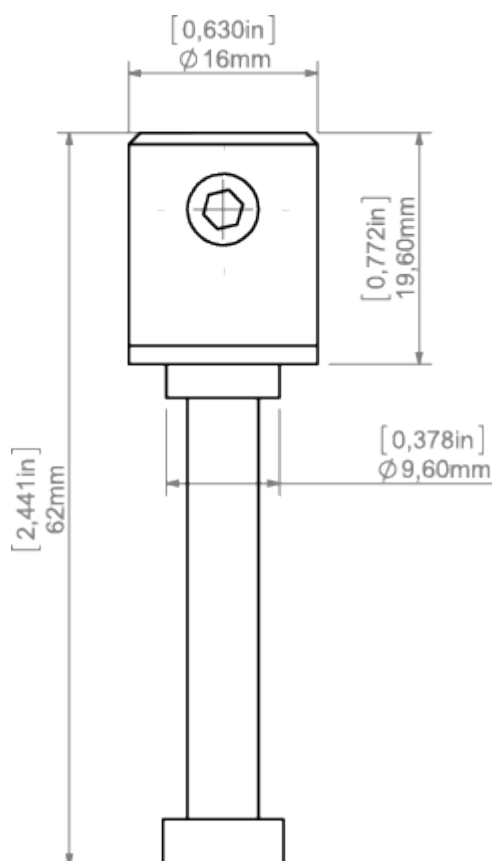

PRODUCT DESCRIPTION

Longitudinal fastener for mounting lighting fixtures to countertops. It has a connection for one pole of electricity and a longitudinal hole for the FI-3 ROD

Fill empty fields

Product nr.
Fixture type
Company
Job name
Date

TECHNICAL SPECIFICATION

TECHNICAL DRAWING

RELATED PRODUCTS

ACCESSORIES

100 PUSZ brass
chrome Rod 1 m
Ref: 42518

Brass chrome FI-3
Rod 1m
Ref: 42501

Steel FI-3 Rod 53
cm
Ref: 1528

Steel cable with
Cu FI 0.95 mm
core
Ref: 70240

Steel wire FI-1 1m
Ref: 1397