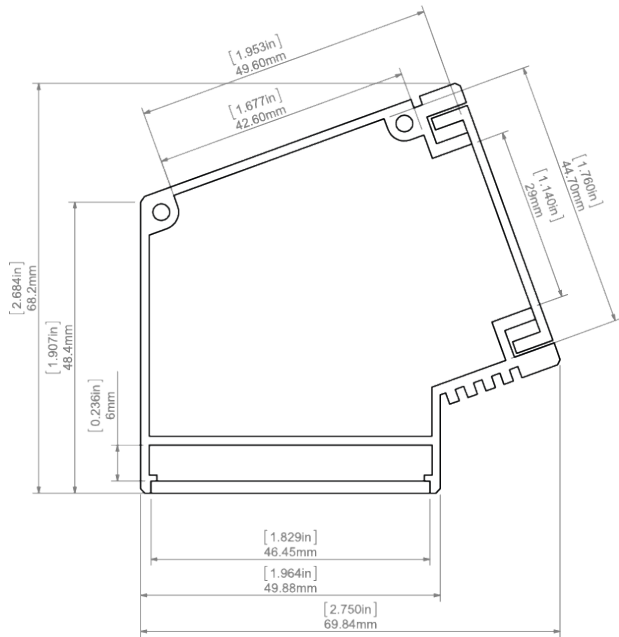

TECHNICAL DRAWING