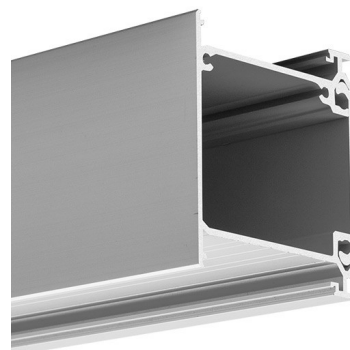

PRODUCT DESCRIPTION

- Large chamber for power supply, electronic components and electrical connection
- Simple design
- Easy assembly and disassembly

FINISH :

Silver anodized ☐

*Custom colors available upon request

Fill empty fields

Product nr.

Fixture type

Company

Job name

Date

TECHNICAL SPECIFICATION

Application

- for construction of wall lamps emitting light in two directions

Assembly

- with a mounting strip, fixed with screws appropriately selected for the mounting surface

Additional information

- can be mounted vertically using a locking bolt
- set includes Fi-4mm plastic rod
- for indoor application
- spece for LED strip: 46.45 mm

AVAILABLE LENGTHS

Ref. nr.	surface finish	available lengths
18014ANODA_1	Silver anodized	1000 mm
18014ANODA_2	Silver anodized	2000 mm
18014ANODA_3	Silver anodized	3000 mm