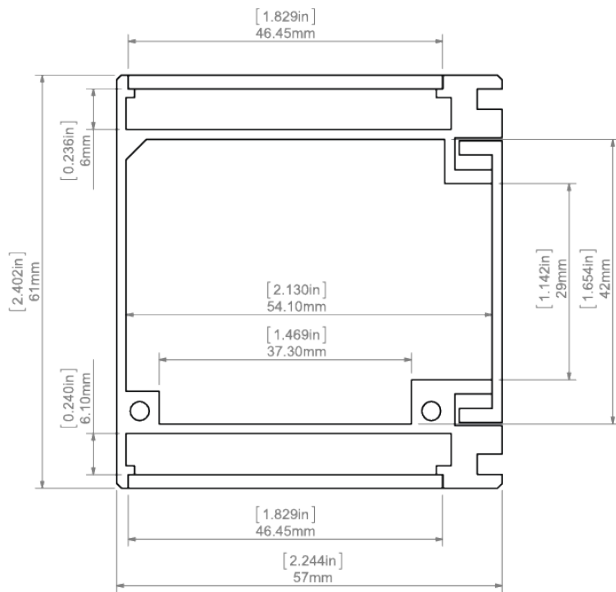

TECHNICAL DRAWING