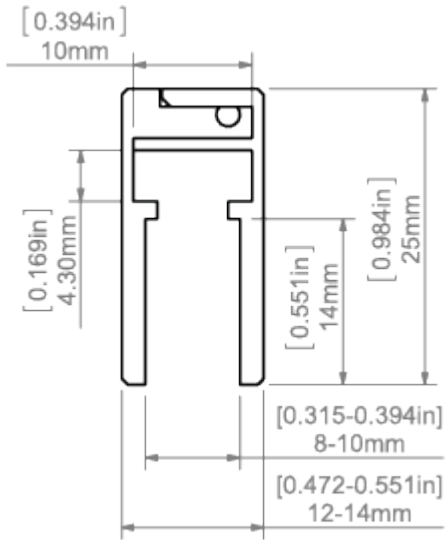

PRODUCT DESCRIPTION

- Easy and secure mounting to panel edges
- Convenient installation of LED strips
- Adapted for panels with a thickness of 8-10 mm

FINISH :

Silver anodized

*Custom colors available upon request

- edge illumination of transparent and frosted panels

Assembly

- installation using self-adhesive tape and clasps

Additional information

- the extrusion is a lighting fixture, not a structural element
- space for LED strip: 10 mm

AVAILABLE LENGTHS

Ref. nr.	surface finish	available lengths
18016ANODAZM_1	Silver anodized	1000 mm
18016ANODAZM_2	Silver anodized	2000 mm
18016ANODAZM_3	Silver anodized	3000 mm

TECHNICAL DRAWING

RELATED PRODUCTS