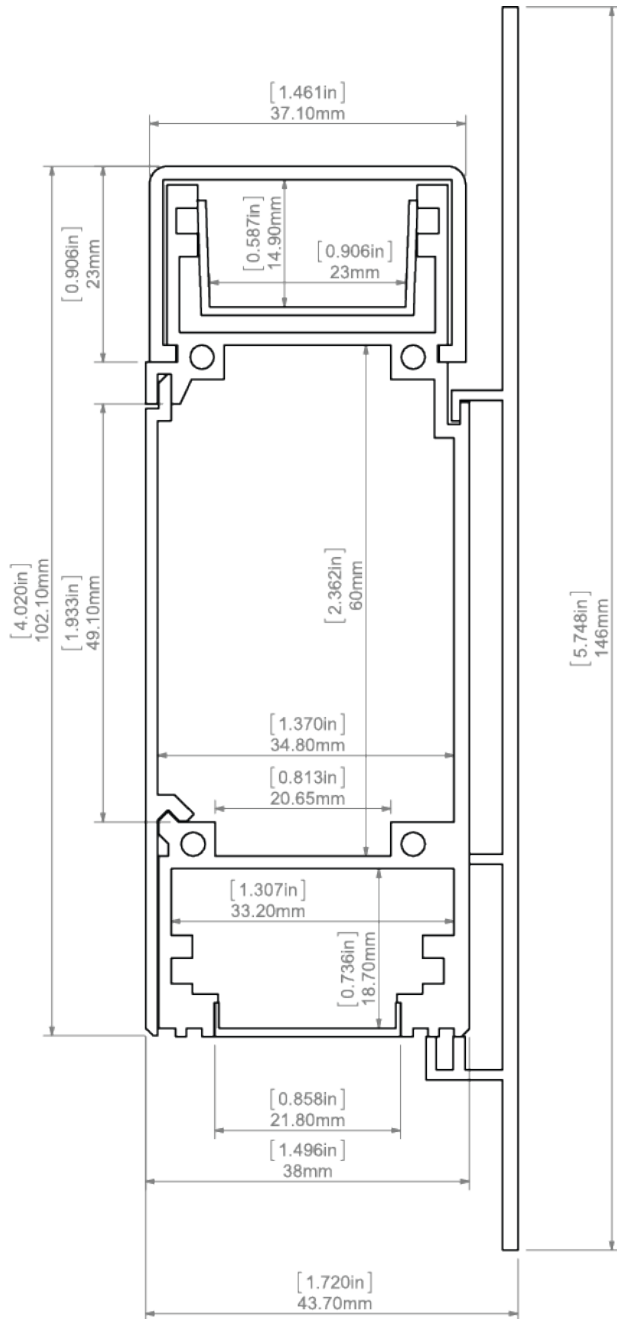

Ref. nr.	surface finish	available lengths
18032ANODA_3	Silver anodized	3000 mm

TECHNICAL DRAWING