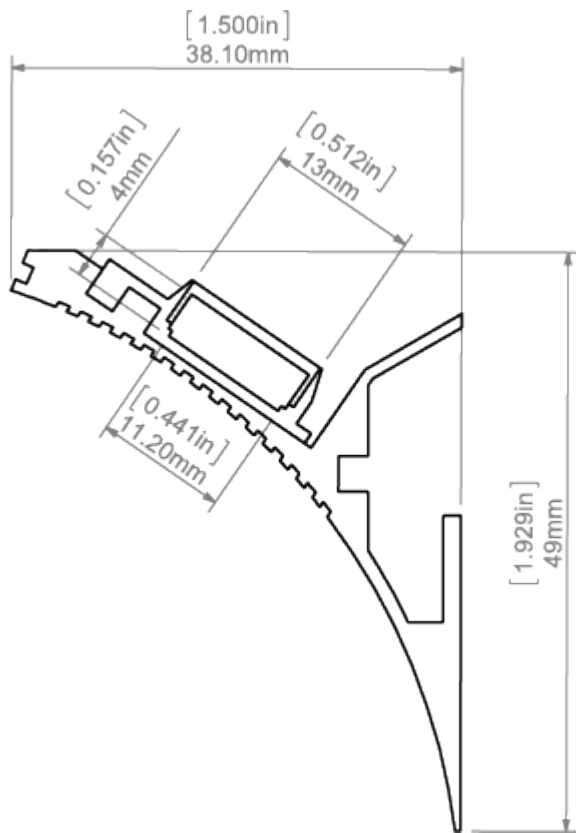

TECHNICAL DRAWING