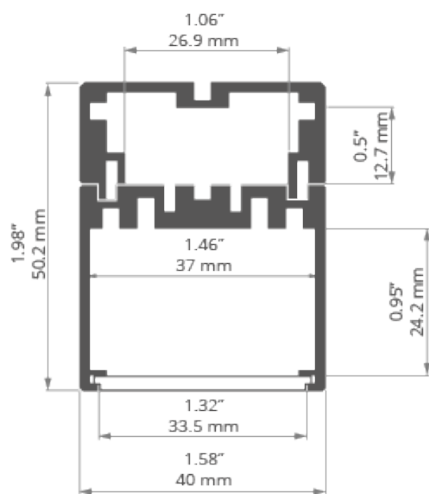

Ref. nr.	surface finish	available lengths
18050Anoda_1	Silver anodized	1000 mm
18050Anoda_2	Silver anodized	2000 mm
18050Anoda_3	Silver anodized	3000 mm

TECHNICAL DRAWING