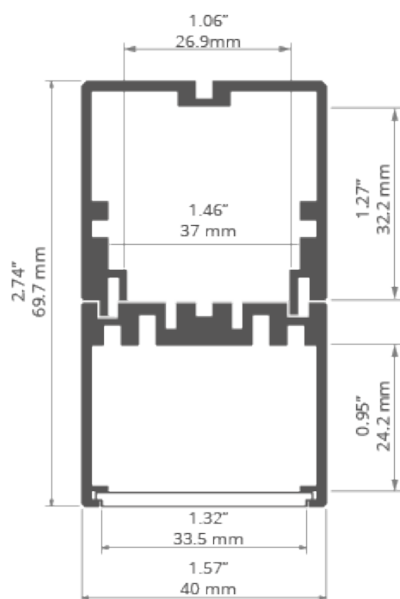

AVAILABLE LENGTHS

Ref. nr.	surface finish	available lengths
18051ANODA_1	Silver anodized	1000 mm
18051ANODA_2	Silver anodized	2000 mm
18051ANODA_3	Silver anodized	3000 mm

TECHNICAL DRAWING