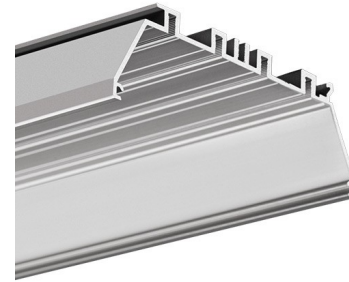

PRODUCT DESCRIPTION

The profile is part of the system **MOD-KOZE-100**.

FINISH :

Silver anodized

*Custom colors available upon request

Fill empty fields

Product nr.	
Fixture type	
Company	
Job name	
Date	

TECHNICAL SPECIFICATION

AVAILABLE LENGTHS

Ref. nr.	surface finish	available lengths
18058ANODA_1	Silver anodized	1000 mm
18058ANODA_2	Silver anodized	2000 mm
18058ANODA_3	Silver anodized	3000 mm

TECHNICAL DRAWING

RELATED PROFILES

RAM-KOZE-100
Profile
Ref: 18057

Profile system
MOD-KOZE-100
Ref: 18057 (RAM-
KOZE-100) +
18058
(OMODO-100)

RELATED PRODUCTS

COVERS

JUN-100 prismatic
Cover
Ref: 17165_1.5

POL-100 frosted
Cover
Ref: 17166

END CAPS