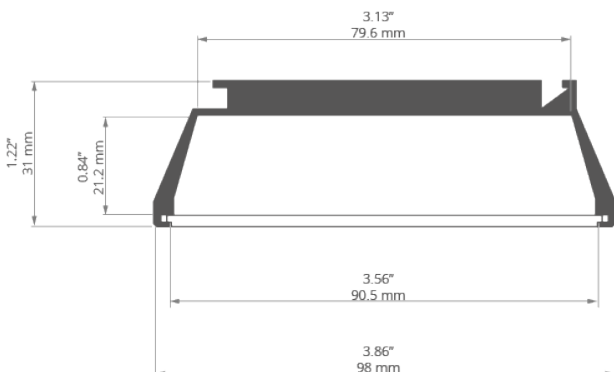

AVAILABLE LENGTHS

Ref. nr.	surface finish	available lengths
18058ANODA_1	Silver anodized	1000 mm
18058ANODA_2	Silver anodized	2000 mm
18058ANODA_3	Silver anodized	3000 mm

TECHNICAL DRAWING

RELATED PROFILES