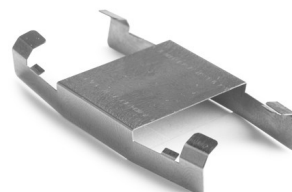

PRODUCT DESCRIPTION

A mounting bracket for attaching lighting fixtures to Armstrong ceilings without the need to interfere with their structure. It is compatible with architectural group extrusions (eg GIZA, LIPOD, GIZA-LL).

Fill empty fields

Product nr.

Fixture type

Company

Job name

Date