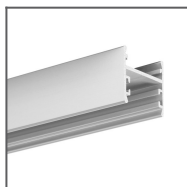

GLAZA-DUO
Profile
Ref: C3059