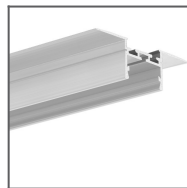

GIZA-LL-UST
Profile
Ref: C2724