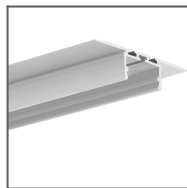

## PRODUCT DESCRIPTION

- Lengthwise suspension on a wire
- Mounting to the lighting fixture from the light source side
- Creating an installation from several lighting fixtures one under the other
- Single pole conductivity possible

### Additional information

- spare power connector included
- ATTENTION! in the case of installation in a profile without hooks at the cover bracket (e.g. GIZA-DUO-LL), remove the plastic holder in the lower part of the fastener

## TECHNICAL DRAWING

RELATED PROFILES

GIZA-LL profile  
Ref: C0758

GIZA Profile  
Ref: B5556

LIPOD Profile  
Ref: B5554

LARKO Profile  
Ref: B5552

GIZA-DUO-LL  
Profile  
Ref: C2162

GLAZA-LL Profile  
Ref: C2627