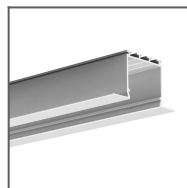

## PRODUCT DESCRIPTION

- Lengthwise suspension on a wire
- Mounting to the lighting fixture from the light source side
- Creating an installation from several lighting fixtures one under the other
- Single pole conductivity possible

## TECHNICAL DRAWING

RELATED PROFILES

GIZA-LL profile  
Ref: C0758

GIZA Profile  
Ref: B5556

LIPOD Profile  
Ref: B5554

LARKO Profile  
Ref: B5552

GIZA-DUO-LL  
Profile  
Ref: C2162

GLAZA-LL Profile  
Ref: C2627