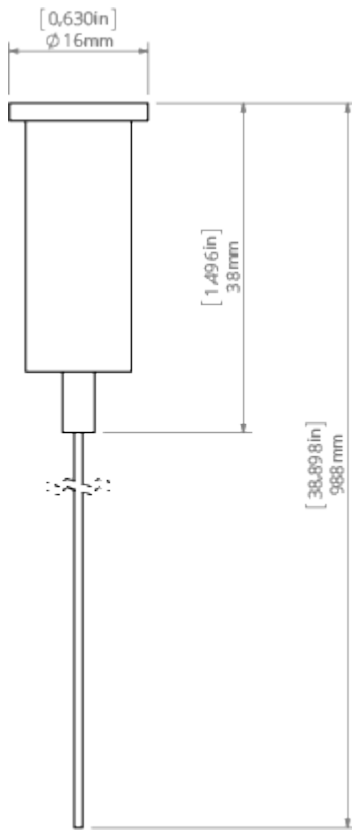

PRODUCT DESCRIPTION

- Infinitely adjustable suspension height at the ceiling
- Easy mounting
- 1 m long wire included

Fill empty fields

Product nr.

Fixture type

Company

Job name

Date

TECHNICAL SPECIFICATION

Application

- for suspending linear LED lighting fixtures.

Assembly

- ceiling installation using ceiling brackets with fi-5 mounting hole,
- attached to the profile without tools,
- RG-1 mounting with upper adjustment at the ceiling, using accessories adapted to the mounting of the wire (e.g. Ucho ZM).

Additional information

- different color versions are available.

TECHNICAL DRAWING

RELATED PROFILES

GIZA-LL profile
Ref: C0758

OPK-4 Profile
Ref: C0370

3035 Profile
Ref: 18039

MICRO-H Profile
Ref: C0599