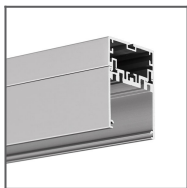

PRODUCT DESCRIPTION

- Infinitely adjustable suspension height at the ceiling
- Easy mounting
- Two colors - silver and black

Fill empty fields

Product nr.

Fixture type

Company

Job name

Date

TECHNICAL SPECIFICATION

Application

- for suspending linear LED lighting fixtures

Assembly

- ceiling mounting using ceiling holders with mounting hole dia. 5
- installation without tools
- RG-1: mounting with top adjustment at the ceiling, using accessories adapted for wire installation (e.g. Ucho ZM)

TECHNICAL DRAWING

RELATED PROFILES

GIZA-LL profile
Ref: C0758

OPK-4 Profile
Ref: C0370

3035 Profile
Ref: 18039

JAZ Profile
Ref: B8547

OLEK Profile
Ref: B8505

PDS-ZM Profile
Ref: B7696

GIZA Profile
Ref: B5556

LIPOD Profile
Ref: B5554

SEPOD Profile
Ref: B6593

3035-O Profile
Ref: B8441

PIKO-ZM Profile
Ref: C1168

PDS-ZMG Profile
Ref: C1418

PDS-ZM-PLUS
Profile
Ref: C2056

4050 Profile
Ref: 18050