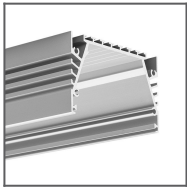

PRODUCT DESCRIPTION

- Infinitely adjustable suspension height at the ceiling
- Easy mounting
- Two colors - silver and black

Fill empty fields

Product nr.

Fixture type

Company

Job name

Date

TECHNICAL SPECIFICATION

Application

- for suspending linear LED lighting fixtures

Assembly

- ceiling mounting using ceiling holders with mounting hole dia. 5
- installation without tools
- RG-1: mounting with top adjustment at the ceiling, using accessories adapted for wire installation (e.g. Ucho ZM)

TECHNICAL DRAWING

RELATED PROFILES

GIZA-LL profile
Ref: C0758

OPK-4 Profile
Ref: C0370

3035 Profile
Ref: 18039

JAZ Profile
Ref: B8547

OLEK Profile
Ref: B8505

PDS-ZM Profile
Ref: B7696

GIZA Profile
Ref: B5556

LIPOD Profile
Ref: B5554

SEPOD Profile
Ref: B6593

3035-O Profile
Ref: B8441

PIKO-ZM Profile
Ref: C1168

PDS-ZMG Profile
Ref: C1418

PDS-ZM-PLUS
Profile
Ref: C2056

4050 Profile
Ref: 18050