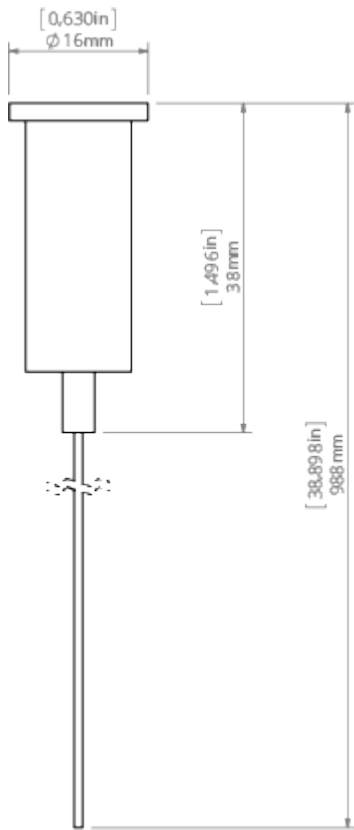

PRODUCT DESCRIPTION

- Infinitely adjustable suspension height at the ceiling
- Easy mounting
- Two colors - silver and black

Fill empty fields

Product nr.

Fixture type

Company

Job name

Date

TECHNICAL SPECIFICATION

Application

- for suspending linear LED lighting fixtures

Assembly

- ceiling mounting using ceiling holders with mounting hole dia. 5
- installation without tools
- RG-1: mounting with top adjustment at the ceiling, using accessories adapted for wire installation (e.g. Ucho ZM)

TECHNICAL DRAWING

RELATED PROFILES

GIZA-LL profile
Ref: C0758

OPK-4 Profile
Ref: C0370

3035 Profile
Ref: 18039

JAZ Profile
Ref: B8547

OLEK Profile
Ref: B8505

PDS-ZM Profile
Ref: B7696