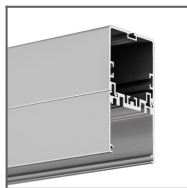

PRODUCT DESCRIPTION

- Infinitely adjustable suspension height at the ceiling
- Easy mounting
- Two colors - silver and black

Fill empty fields

Product nr.

Fixture type

Company

Job name

Date

TECHNICAL DRAWING

RELATED PROFILES

GIZA-LL profile
Ref: C0758

OPK-4 Profile
Ref: C0370

3035 Profile
Ref: 18039

JAZ Profile
Ref: B8547

OLEK Profile
Ref: B8505

PDS-ZM Profile
Ref: B7696

GIZA Profile
Ref: B5556

LIPOD Profile
Ref: B5554

SEPOD Profile
Ref: B6593

3035-O Profile
Ref: B8441

PIKO-ZM Profile
Ref: C1168

PDS-ZMG Profile
Ref: C1418

PDS-ZM-PLUS
Profile
Ref: C2056

4050 Profile
Ref: 18050