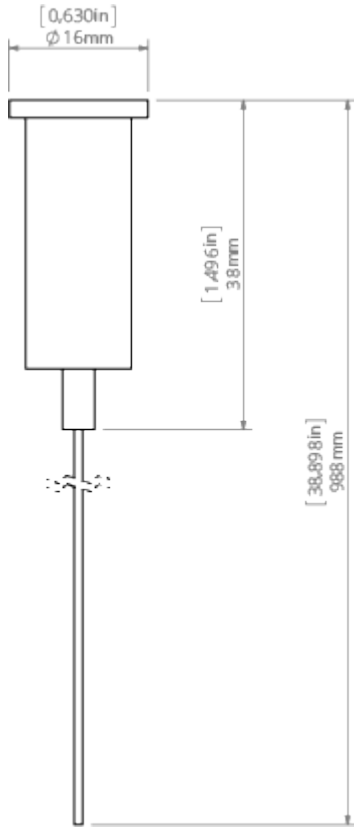

PRODUCT DESCRIPTION

- Infinitely adjustable suspension height at the ceiling
- Easy mounting
- Two colors - silver and black

Fill empty fields

Product nr.

Fixture type

Company

Job name

Date

TECHNICAL SPECIFICATION

Application

- for suspending linear LED lighting fixtures

Assembly

- ceiling mounting using ceiling holders with mounting hole dia. 5
- installation without tools
- RG-1: mounting with top adjustment at the ceiling, using accessories adapted for wire installation (e.g. Ucho ZM)

TECHNICAL DRAWING

RELATED PROFILES

GIZA-LL profile
Ref: C0758

OPK-4 Profile
Ref: C0370

JAZ Profile
Ref: B8547

OLEK Profile
Ref: B8505

PDS-ZM Profile
Ref: B7696

GIZA Profile
Ref: B5556