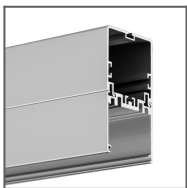

PRODUCT DESCRIPTION

- Infinitely adjustable suspension height at the ceiling
- Easy mounting
- Two colors - silver and black

Fill empty fields

Product nr.

Fixture type

Company

Job name

Date

TECHNICAL SPECIFICATION

Application

- for suspending linear LED lighting fixtures

Assembly

- ceiling mounting using ceiling holders with mounting hole dia. 5
- installation without tools
- RG-1: mounting with top adjustment at the ceiling, using accessories adapted for wire installation (e.g. Ucho ZM)

TECHNICAL DRAWING

RELATED PROFILES

GIZA-LL profile
Ref: C0758

OPK-4 Profile
Ref: C0370

JAZ Profile
Ref: B8547

OLEK Profile
Ref: B8505

PDS-ZM Profile
Ref: B7696

GIZA Profile
Ref: B5556

LIPOD Profile
Ref: B5554

SEPOD Profile
Ref: B6593

3035-O Profile
Ref: B8441

PIKO-ZM Profile
Ref: C1168

PDS-ZMG Profile
Ref: C1418

4050 Profile
Ref: 18050

4050-W Profile
Ref: 18051

GIZA-DUO-LL
Profile
Ref: C2162