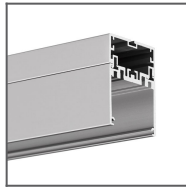

PRODUCT DESCRIPTION

- Infinitely adjustable suspension height at the ceiling
- Easy mounting
- Two colors - silver and black

Fill empty fields

Product nr.

Fixture type

Company

Job name

Date

TECHNICAL SPECIFICATION

Application

- for suspending linear LED lighting fixtures

Assembly

- ceiling mounting using ceiling holders with mounting hole dia. 5
- installation without tools
- RG-1: mounting with top adjustment at the ceiling, using accessories adapted for wire installation (e.g. Ucho ZM)

TECHNICAL DRAWING

RELATED PROFILES

GIZA-LL profile
Ref: C0758

OPK-4 Profile
Ref: C0370

JAZ Profile
Ref: B8547

OLEK Profile
Ref: B8505

PDS-ZM Profile
Ref: B7696

GIZA Profile
Ref: B5556

LIPOD Profile
Ref: B5554

SEPOD Profile
Ref: B6593

3035-O Profile
Ref: B8441

PIKO-ZM Profile
Ref: C1168

PDS-ZMG Profile
Ref: C1418

4050 Profile
Ref: 18050

4050-W Profile
Ref: 18051

GIZA-DUO-LL
Profile
Ref: C2162