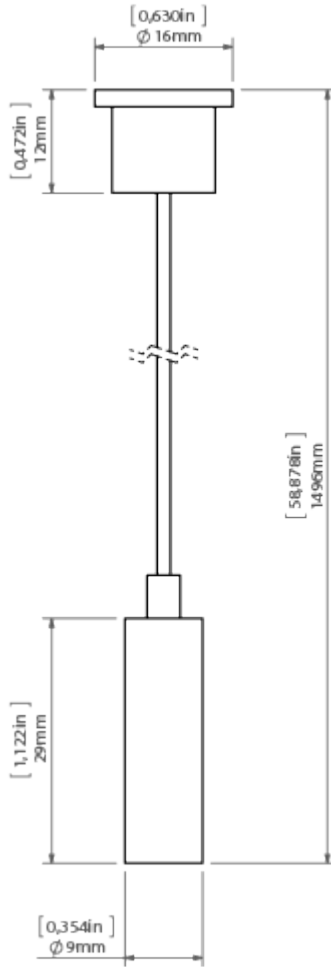

## PRODUCT DESCRIPTION

- Infinitely adjustable suspension height at the fixture
- Easy mounting
- Two colors - silver and black

Fill empty fields

Product nr.

Fixture type

Company

Job name

Date

## TECHNICAL SPECIFICATION

### Assembly

- ceiling mounting using ceiling holders with mounting hole dia. 5
- installation without tools
- RD-1: mounting with bottom adjustment at the LED lighting fixture, using the wire block and the M6-ZM-MET hook

## TECHNICAL DRAWING

**RELATED PROFILES**

GIZA-LL profile  
Ref: C0758

OPK-4 Profile  
Ref: C0370

3035 Profile  
Ref: 18039

JAZ Profile  
Ref: B8547

OLEK Profile  
Ref: B8505

PDS-ZM Profile  
Ref: B7696