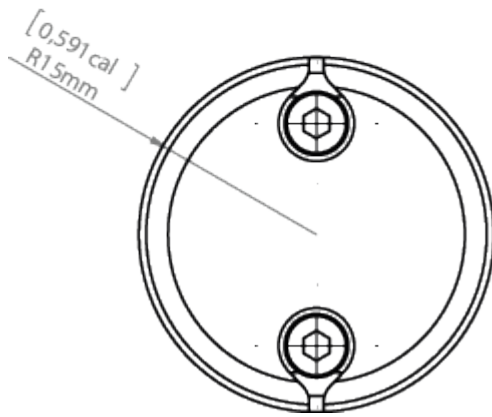

PRODUCT DESCRIPTION

- An end cap with increased weight, dedicated for lightweight vertical lighting fixtures. It facilitates straightening of conductive wires for suspension.

Fill empty fields

Product nr.

Fixture type

Company

Job name

Date

TECHNICAL SPECIFICATION

| | |
|----------|-----------------------|
| Material | ABS, metal components |
| Colour | white (RAL9010) |

TECHNICAL DRAWING

RELATED PROFILES