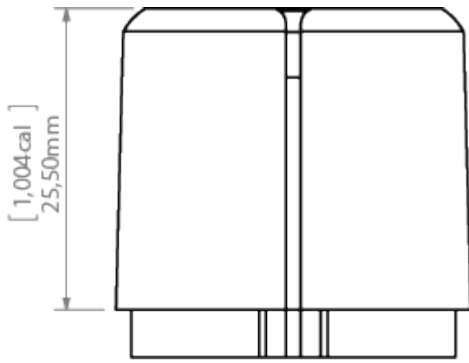

PRODUCT DESCRIPTION

- An end cap with increased weight, dedicated for lightweight vertical lighting fixtures. It facilitates straightening of conductive wires for suspension.

Fill empty fields

Product nr.

Fixture type

Company

Job name

Date

TECHNICAL SPECIFICATION

| | |
|----------|-----------------------|
| Material | ABS, metal components |
| Colour | white (RAL9010) |

TECHNICAL DRAWING

RELATED PROFILES