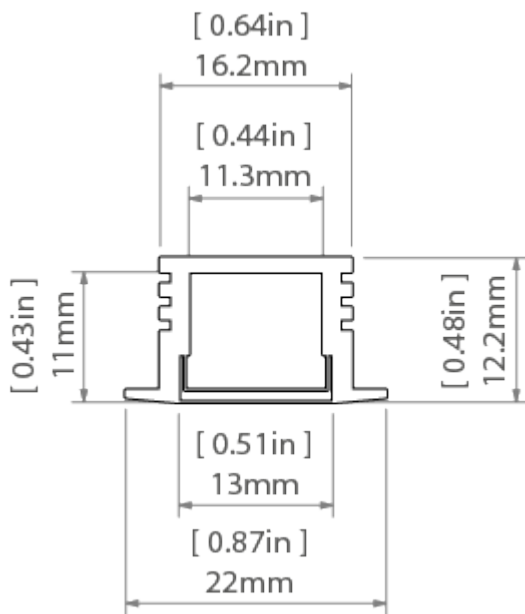

AVAILABLE LENGTHS

Ref. nr.	surface finish	available lengths
B3776ANODA_1	Silver anodized	1000mm
B3776ANODA_2	Silver anodized	2000 mm
B3776ANODA_3	Silver anodized	3000 mm

TECHNICAL DRAWING