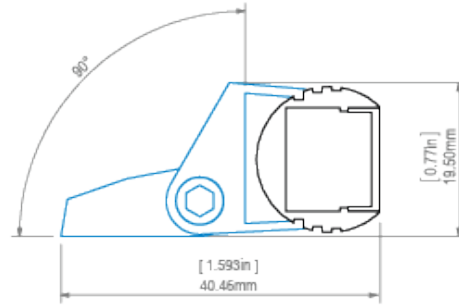

PDS-O profile and REG-PD-UV mounting bracket
profil PDS-O z mocownikiem REG-PD-UV

PDS-O profile and REG-PD-UV mounting bracket
profil PDS-O z mocownikiem REG-PD-UV