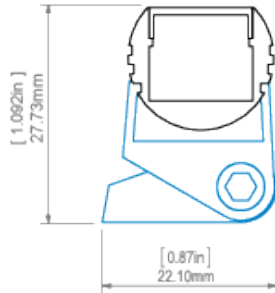

PDS-O profile and PL-PDM mounting bracket
profil PDS-O z mocownikiem PL-PDM

PDS-O profile and REG-PD-UV mounting bracket
profil PDS-O z mocownikiem REG-PD-UV