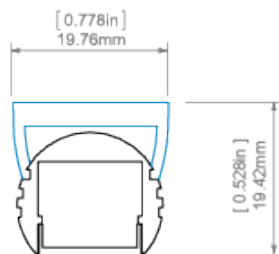

AVAILABLE LENGTHS

Ref. nr.	surface finish	available lengths
B3777ANODA_1	Silver anodized	1000 mm
B3777ANODA_2	Silver anodized	2000 mm
B3777ANODA_3	Silver anodized	3000 mm

TECHNICAL DRAWING

PDS-O profile and PDS-STN mounting bracket
profil PDS-O z mocownikiem PDS-STN