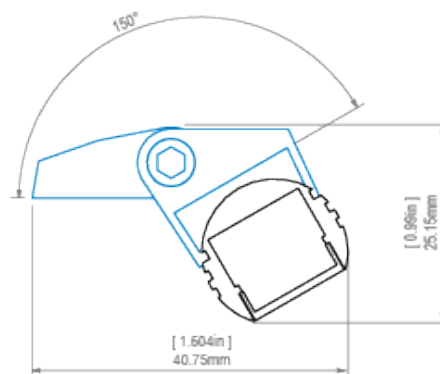

AVAILABLE LENGTHS

Ref. nr.	surface finish	available lengths
B3777ANODA_1	Silver anodized	1000 mm
B3777ANODA_2	Silver anodized	2000 mm
B3777ANODA_3	Silver anodized	3000 mm

TECHNICAL DRAWING

PDS-O profile and PDS-STN mounting bracket
profil PDS-O z mocownikiem PDS-STN