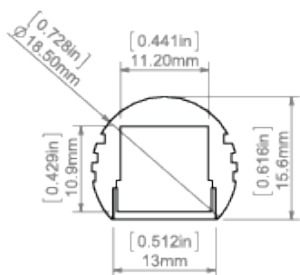

AVAILABLE LENGTHS

Ref. nr.	surface finish	available lengths
B3777ANODA_1	Silver anodized	1000 mm
B3777ANODA_2	Silver anodized	2000 mm
B3777ANODA_3	Silver anodized	3000 mm

TECHNICAL DRAWING

PDS-O profile and PDS-STN mounting bracket
profil PDS-O z mocownikiem PDS-STN