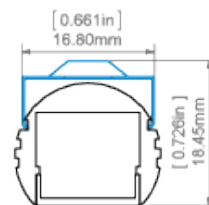

AVAILABLE LENGTHS

Ref. nr.	surface finish	available lengths
B3777ANODA_1	Silver anodized	1000 mm
B3777ANODA_2	Silver anodized	2000 mm
B3777ANODA_3	Silver anodized	3000 mm

TECHNICAL DRAWING

PDS-O profile and PDS-STN mounting bracket
profil PDS-O z mocownikiem PDS-STN