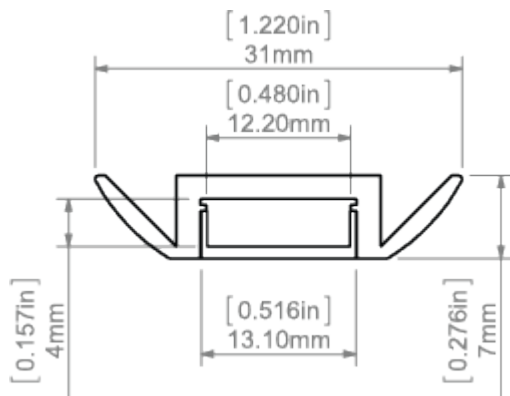

AVAILABLE LENGTHS

Ref. nr.	surface finish	available lengths
B4369ANODA_1	Silver anodized	1000 mm
B4369ANODA_2	Silver anodized	2000 mm
B4369ANODA_3	Silver anodized	3000 mm

TECHNICAL DRAWING