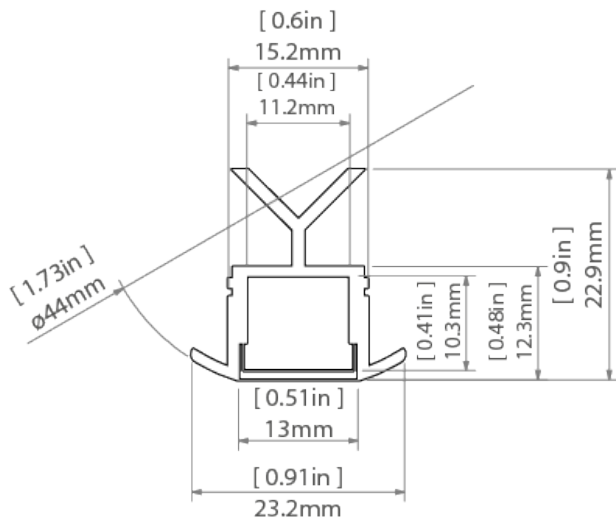

TECHNICAL DRAWING