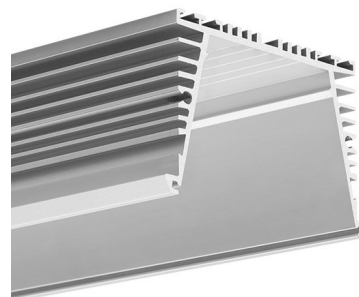

PRODUCT DESCRIPTION

- Ability to create a line of light
- Easy assembly and disassembly
- Can be combined into straight and broken linear runs
- Simple design

FINISH :

Silver anodized

*Custom colors available upon request

- main lighting installation with high luminous efficiency in drywall structures

Assembly

- inserted into a mounting extrusion using securing springs
- "block springs" must be purchased separately

Additional information