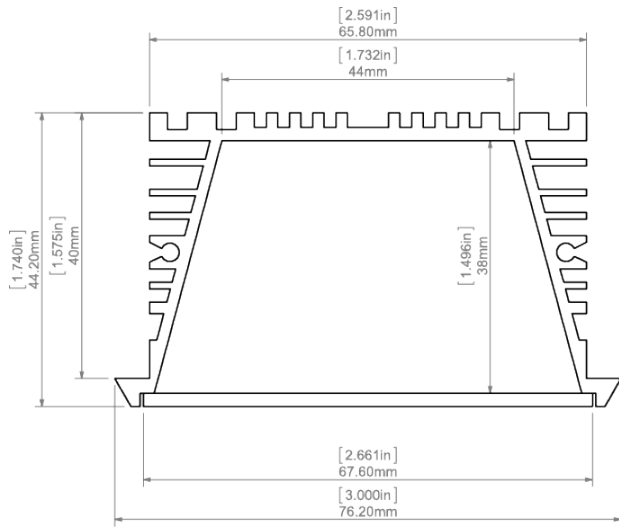

TECHNICAL DRAWING