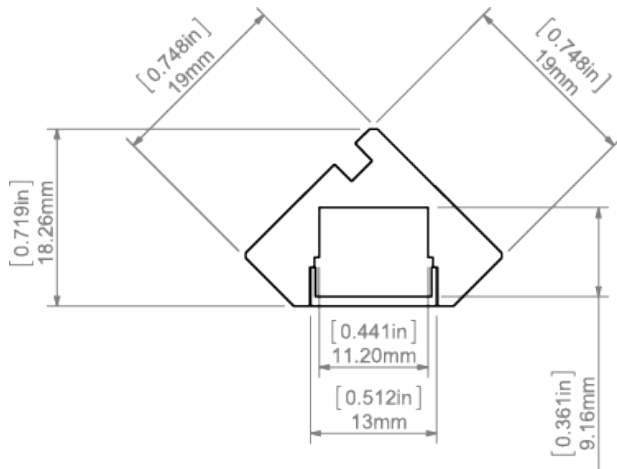

TECHNICAL DRAWING