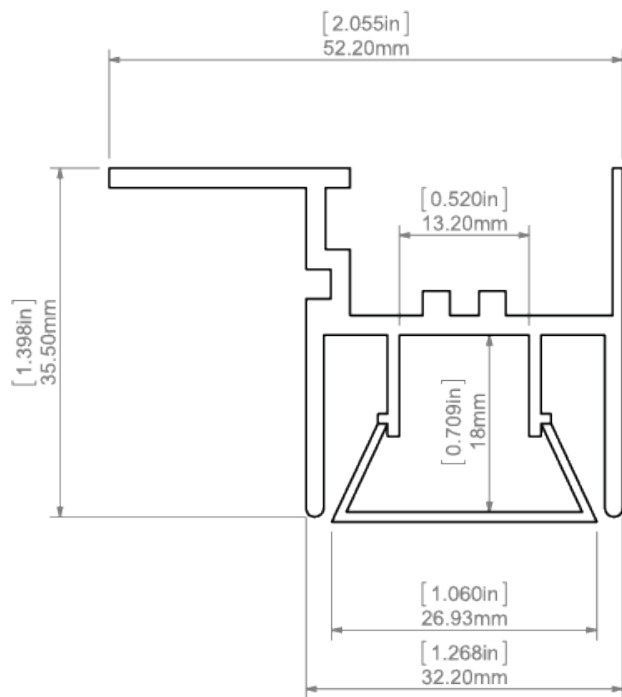

Ref. nr.	surface finish	available lengths
B8333V1NA_2	Non anodized (raw)	2000 mm
B8333V1NA_3	Non anodized (raw)	3000 mm

TECHNICAL DRAWING