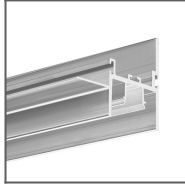

- on surfaces (walls, ceilings, etc.), by means of bolts appropriately selected for the type of the mounting surface

Additional information

- intended for indoor use
- profiles can be connected with each other at an angle over 60 degrees
- fixture is flush with the plane of the film
- easy connection using "ZM CONNECTORS"
- compatible with the whole FOLED profile family
- spece for LED strip: 13.2 mm

TECHNICAL DRAWING

RELATED PROFILES

FOLED Profile
Ref: B8332V1

FOLED-BOK
profile
Ref: B8334V1

RELATED PRODUCTS

COVERS

FOLED black Cover
Ref: 17045

FOLED frosted Cover
Ref: 17077V1