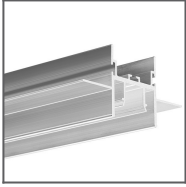

PRODUCT DESCRIPTION

- Combines several functions:
 - **lighting fixture**
 - **frame for a stretched ceiling**
- The extrusion has a channel adapted to attach standard harpoons used in stretched surfaces
- The FOLED system opens new possibilities of interior design

- on surfaces (walls, ceilings, etc.), by means of bolts appropriately selected for the type of the mounting surface

Additional information

- intended for indoor use
- profiles can be connected with each other at an angle over 60 degrees
- fixture is flush with the plane of the film
- easy connection using "ZM CONNECTORS"
- compatible with the whole FOLED profile family
- spece for LED strip: 13.2 mm

AVAILABLE LENGTHS

| Ref. nr. | surface finish | available lengths |
|-------------|--------------------|-------------------|
| B8333V1NA_1 | Non anodized (raw) | 1000 mm |

| Ref. nr. | surface finish | available lengths |
|-------------|--------------------|-------------------|
| B8333V1NA_2 | Non anodized (raw) | 2000 mm |
| B8333V1NA_3 | Non anodized (raw) | 3000 mm |

TECHNICAL DRAWING

RELATED PROFILES

FOLED Profile
Ref: B8332V1

FOLED-BOK
profile
Ref: B8334V1

RELATED PRODUCTS

COVERS

FOLED black Cover
Ref: 17045

FOLED frosted Cover
Ref: 17077V1