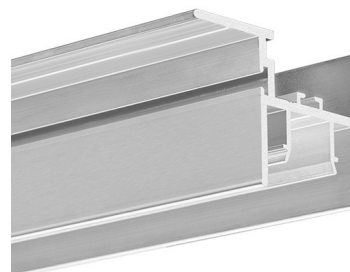

PRODUCT DESCRIPTION

- Combines several functions:
 - **lighting fixture**
 - **frame for a stretched ceiling**
- The extrusion has a channel adapted to attach standard harpoons used in stretched surfaces
- The FOLED system opens new possibilities of interior design

Date

TECHNICAL SPECIFICATION

Application

- for building ceilings employing the stretch-film technology with integrated LED lighting
- forms the edge of the film and gives it a highly appealing finish

Assembly

- on surfaces (walls, ceilings, etc.), by means of bolts appropriately selected for the type of the mounting surface

Additional information

- intended for indoor use
- profiles can be connected with each other at an angle over 60 degrees
- fixture is flush with the plane of the film
- easy connection using "ZM CONNECTORS"
- compatible with the whole FOLED profile family
- spece for LED strip: 13.2 mm