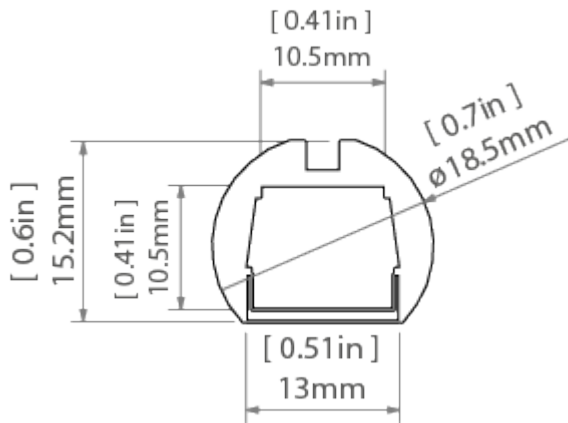

Ref. nr.	surface finish	available lengths
B8505ANODA_3	Silver anodized	3000 mm

TECHNICAL DRAWING