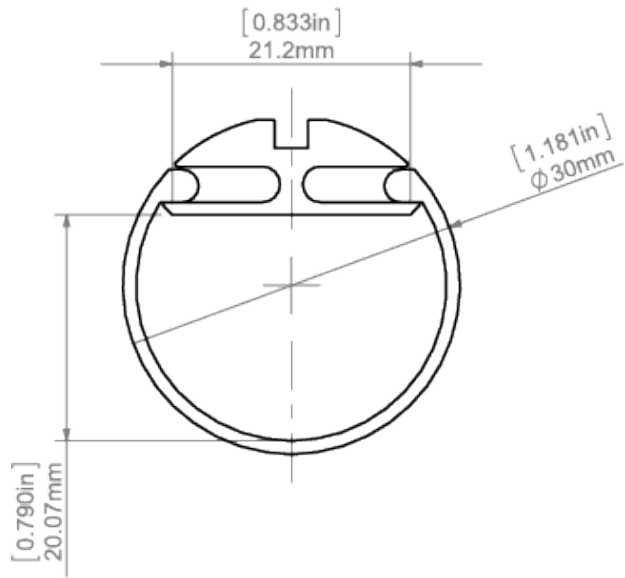

TECHNICAL DRAWING