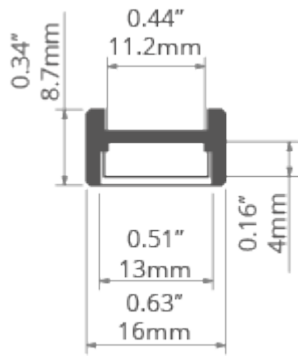

- the MICRO-H profile is intended for the construction of small-size, linear lighting fixtures, mounted to surfaces using a mounting bracket, which is concealed after the fixture has been mounted

Assembly

- snapped onto a PDS-H mounting bracket. The mounting bracket is attached with a screw suitable for the surface.

Additional information

- possibility of making a linear fixture with IP67 protection, which means the fixture is dustproof and waterproof
- space for LED strip: 11.2 mm

AVAILABLE LENGTHS

Ref. nr.	surface finish	available lengths
C0599ANODA_1	Silver anodized	1000 mm
C0599ANODA_2	Silver anodized	2000 mm
C0599ANODA_3	Silver anodized	3000 mm

TECHNICAL DRAWING

RELATED PRODUCTS