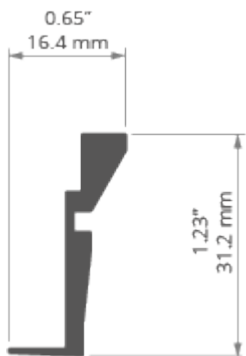

Job name

Date

TECHNICAL SPECIFICATION

Application	mounting extrusions
Finish	Silver anodized

TECHNICAL DRAWING

RELATED PROFILES

RAM-KOL-50
Profile
Ref: 18060

RAM-KOL-100
Profile
Ref: 18062