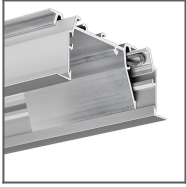

PRODUCT DESCRIPTION

FINISH :

Silver anodized

*Custom colors available upon request

Fill empty fields

Product nr.

Fixture type

Company

Job name

Date

TECHNICAL SPECIFICATION

Application	mounting extrusions
Finish	Silver anodized

TECHNICAL DRAWING

RELATED PROFILES

RAM-KOL-50
Profile
Ref: 18060

RAM-KOL-100
Profile
Ref: 18062