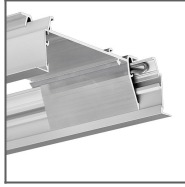

Job name

Date

TECHNICAL SPECIFICATION

Application	mounting extrusions
Finish	Silver anodized

TECHNICAL DRAWING

RELATED PROFILES

RAM-KOL-50
Profile
Ref: 18060

RAM-KOL-100
Profile
Ref: 18062