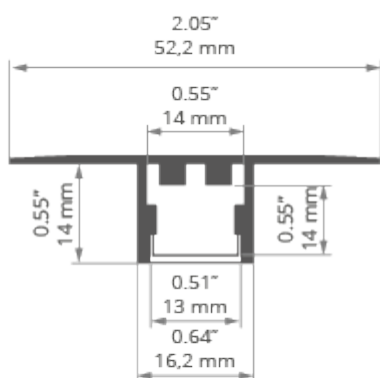

place of installation	indoor installation
Number of LED strips	1
the possibility of bending	no

TECHNICAL DRAWING