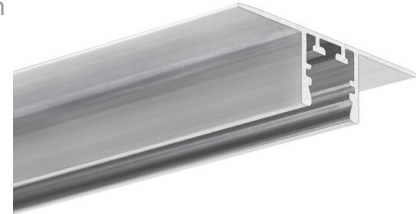

PRODUCT DESCRIPTION

- The profile height is within the thickness of one 12.5 mm drywall board
- The PDS-T profile is compatible with the PDS-ZM-PLUS profile, which enables effective transitioning of recessed lighting fixtures into suspended fixtures (ceilings at different levels, mezzanines)
- The profile is compatible with the 8-KLIK LED tape system (easy maintenance and quick mounting of IP65 LED tapes)
- The cover is cut flush with the profile
- Line of light

FINISH :

Non anodized (raw) 

*Custom colors available upon request

Fill empty fields

Product nr.	
Fixture type	
Company	
Job name	
Date	

TECHNICAL SPECIFICATION

Application

- for creating simple, polygonal lighting fixtures, recessed in drywall, flush with their surface, without visible aluminum elements.

Assembly

- the profile is mounted to the drywall with screws.

Additional information

- the profile is adapted to LED tapes with a maximum width of 10 mm,
- the profile is equipped with a small "ZM" lock, thanks to which it can be connected using ZM connectors and thus create various shapes.

Application	main lighting
Specific features	possibility of obtaining a line of light
Specific features	designated to be made waterproof (IP67)
Specific features	to cover with plaster
Finish	Non anodized (raw)