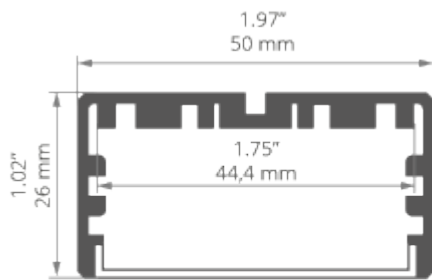

Ref. nr.	surface finish	available lengths
C2609ANODA_2	Silver anodized	2000 mm
C2609ANODA_3	Silver anodized	3000 mm

TECHNICAL DRAWING