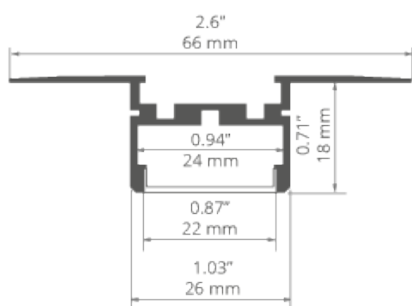

GIZA-LL-UST					
	1210	X	X	X	✓
	1220	X	X	X	✓
	1275	X	✓ (Hot line if 1 row)	X	✓
	0530	✓ (Hot line if 1 row)	✓	✓ (Hot line if 1 row)	✓
	1910	✓ (Hot line if 1 row)	✓	✓ (Hot line if 1 row)	✓
	1820	✓ (Hot line if 1 row)	✓	✓ (Hot line if 1 row)	✓

AVAILABLE LENGTHS

Ref. nr.	surface finish	available lengths
C2724NA_1	Non anodized (raw)	1000 mm
C2724NA_2	Non anodized (raw)	2000 mm
C2724NA_3	Non anodized (raw)	3000 mm

TECHNICAL DRAWING