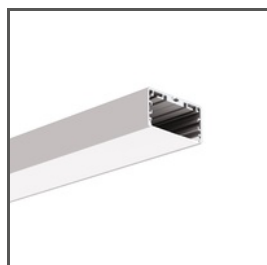

RELATED PROFILES > FOR MAIN LIGHTING

LIPOD-50
A02609
Ref. arch C2609