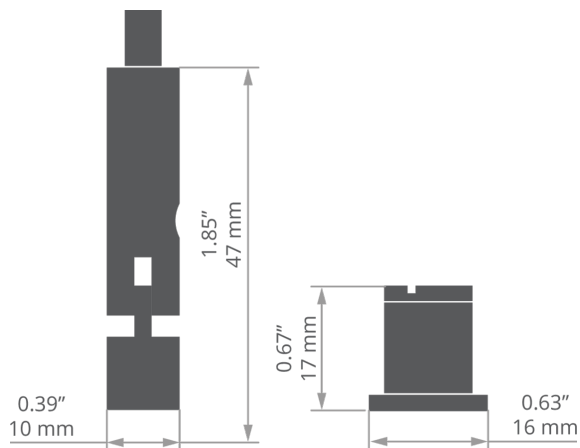

# Fastener set RD-4

Ref. C28234P00, C28234P01, C28234L10, C28234L07

Ref. arch 42657NI, 42657GSS, 42657L9010, 42657L9005

- Completed set of items
- Lengthwise suspension on a wire
- Easy height adjustment of the suspension at the lighting fixture
- Inclination of the lighting fixture by adjusting the length of the wires
- Possibility to choose any length of the wire

## MOUNTING

- to the surface, using properly selected screws
- to the lighting fixture, using a small lock
- wire hooked into the ceiling plug with a crimp and adjusted at the fixture with a clamping sleeve

## TECHNICAL SPECIFICATIONS

Material	brass
Width	10 mm
Height	47 mm
Lifting capacity	15 kg

Color	Ref
■ silver glossy	C28234P00 42657NI
■ silver satin	C28234P01 42657GSS
□ white lacquered	C28234L10 42657L9010
■ black lacquered	C28234L07 42657L9005