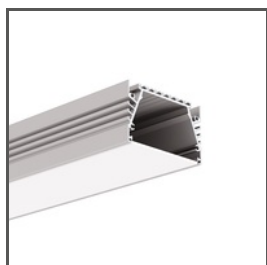

SEPOD
A06593
Ref. arch B6593

RELATED PROFILES > MINIMALISTIC