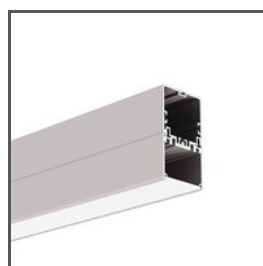

4050-W
A18051
Ref. arch 18051