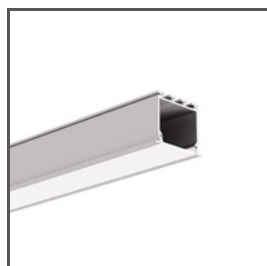

LOKOM
A05553
Ref. arch B5553