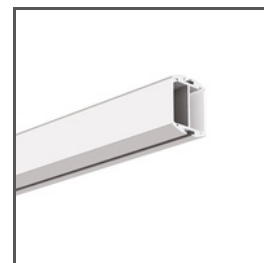

GIZA-DUO-LL
A02162
Ref. arch C2162