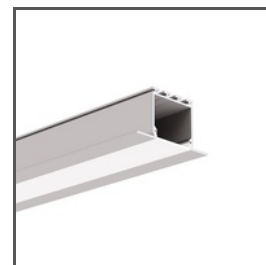

LARKO
A05552
Ref. arch B5552