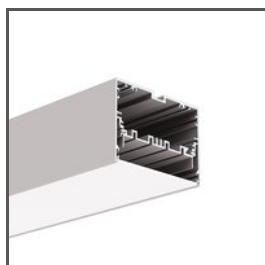

MOD-100

A18049A

Ref. arch 18049