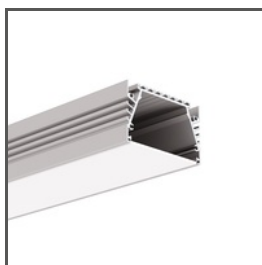

SEPOD

A06593

Ref. arch B6593