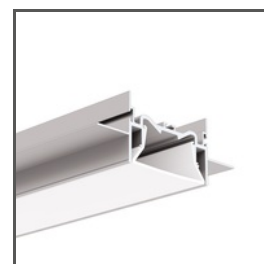

FOLED-50
A03632
Ref. arch C3632