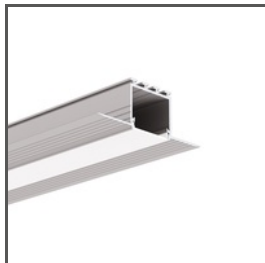

Connector ZM-60

Ref. C28071N00

Ref. arch 40689

KOZEL
A06454
Ref. arch B6454