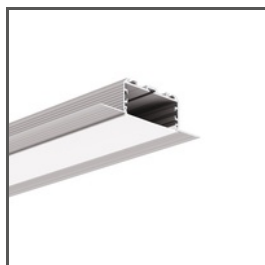

KOZEL-50

A00757

Ref. arch C0757