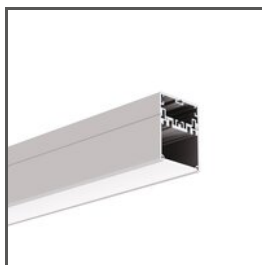

4050
A18050
Ref. arch 18050