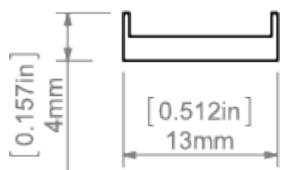

TECHNICAL DRAWING