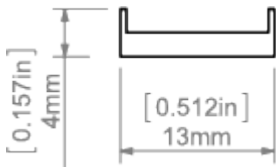

Fixture type

Company

Job name

Date

**TECHNICAL SPECIFICATION**

Material	PC
Available length	1000 mm, 1050 mm, 2000 mm, 3000 mm
UV resistance	yes

TECHNICAL DRAWING

RELATED PROFILES