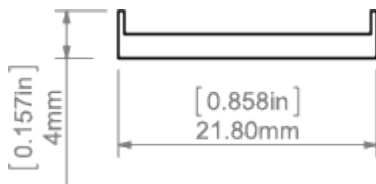

Job name

Date

**TECHNICAL SPECIFICATION**

Material	PC
Available length	1000 mm, 2000 mm, 3000 mm
UV resistance	yes

TECHNICAL DRAWING

RELATED PROFILES

GIZA-LL profile
Ref: C0758

KOZUS-CR Profile
Ref: C0600