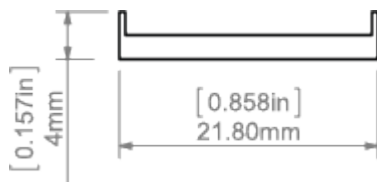

**TECHNICAL SPECIFICATION**

Material	PC
Available length	1000 mm, 2000 mm, 3000 mm
UV resistance	yes

TECHNICAL DRAWING

RELATED PROFILES

GIZA-LL profile
Ref: C0758

KOZUS-CR Profile
Ref: C0600

GIZA Profile
Ref: B5556