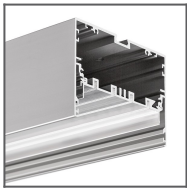

MOD-100 Profile
Ref: 18049