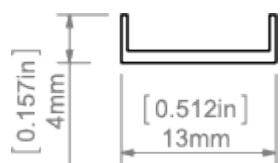

**TECHNICAL SPECIFICATION**

Material	PC
Available length	1000 mm, 2000 mm, 3000 mm
UV resistance	no

**TECHNICAL DRAWING**

**RELATED PROFILES**

OPK-4 Profile  
Ref: C0370

MICRO-H Profile  
Ref: C0599

PDS-H Profile  
Ref: B9204