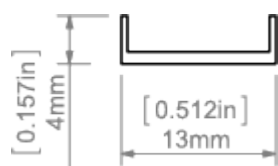

TECHNICAL DRAWING