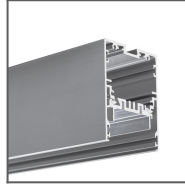

## PRODUCT DESCRIPTION

The cover has a matt black surface that turns white when the light is turned on, the line of light at 160LED/m. The cover material is PC (polycarbonate) with increased resistance to UV radiation. The best visual effect is obtained with profiles that are black inside. The cover creates a line of light in profiles minimal deep 11 mm at 160LED/1m.

STEP Profile  
Ref: 18042

PDS-4-PLUS  
Profile  
Ref: C1263

PDS-ZMG Profile  
Ref: C1418

MICRO-HG Profile  
Ref: C1419

MOD-50 Profile  
Ref: 18047

PDS-NK Profile  
Ref: C1588

MICRO-NK Profile  
Ref: C1587

PDS-T Profile  
Ref: C2057