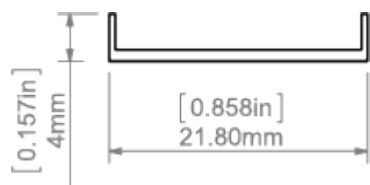

TECHNICAL DRAWING