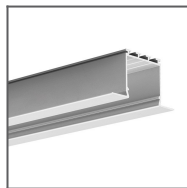

## TECHNICAL SPECIFICATION

Material	PC
Available length	1000 mm, 2000 mm, 3000 mm
UV resistance	increased

## TECHNICAL DRAWING

**RELATED PROFILES**

GIZA-LL profile  
Ref: C0758

KOZUS-CR Profile  
Ref: C0600

GIZA Profile  
Ref: B5556

LIPOD Profile  
Ref: B5554

LOKOM Profile  
Ref: B5553

LARKO Profile  
Ref: B5552