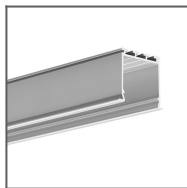

## TECHNICAL SPECIFICATION

Material	PC
Available length	1000 mm, 2000 mm, 3000 mm
UV resistance	increased

## TECHNICAL DRAWING

**RELATED PROFILES**

GIZA-LL profile  
Ref: C0758

KOZUS-CR Profile  
Ref: C0600

GIZA Profile  
Ref: B5556

LIPOD Profile  
Ref: B5554

LOKOM Profile  
Ref: B5553

LARKO Profile  
Ref: B5552