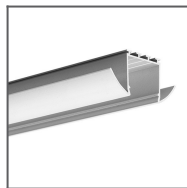

## TECHNICAL SPECIFICATION

Material	PC
Available length	1000 mm, 2000 mm, 3000 mm
UV resistance	increased

## TECHNICAL DRAWING

**RELATED PROFILES**

GIZA-LL profile  
Ref: C0758

KOZUS-CR Profile  
Ref: C0600

GIZA Profile  
Ref: B5556

LIPOD Profile  
Ref: B5554

LOKOM Profile  
Ref: B5553

LARKO Profile  
Ref: B5552