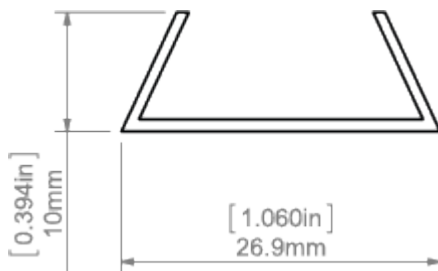

PRODUCT DESCRIPTION

- Cover dedicated to the FOLED group of profiles (FOLED-SUF, FOLED-BOK, FOLED).

Fill empty fields

Product nr.

Fixture type

Company

Job name

Date

**TECHNICAL SPECIFICATION**

Material	PMMA
Available length	1000 mm, 2000 mm, 3000 mm
UV resistance	yes

TECHNICAL DRAWING

RELATED PROFILES

FOLED Profile
Ref: B8332V1

FOLED-BOK
profile
Ref: B8334V1

FOLED-SUF Profile
Ref: B8333V1