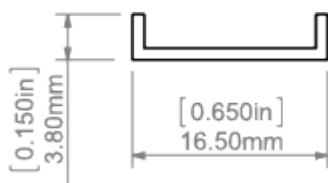

TECHNICAL SPECIFICATION

Material	PC
Available length	1000 mm, 2000 mm, 3000 mm
UV resistance	increased

TECHNICAL DRAWING

RELATED PROFILES

SILER Profile
Ref: B9325