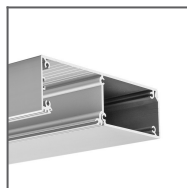

**PRODUCT DESCRIPTION**

- Cover dedicated to the OBIT, KIDES, DES, GLADES extrusions
- Good light diffusion

Fill empty fields

Product nr.

Fixture type

Company

Job name

Date

**TECHNICAL SPECIFICATION**

Material	PC
Available length	1000 mm, 2000 mm, 3000 mm
UV resistance	yes

**TECHNICAL DRAWING**

RELATED PROFILES

DES Profile  
Ref: 18030

GLADES Profile  
Ref: 18036

KIDES Profile  
Ref: 18031