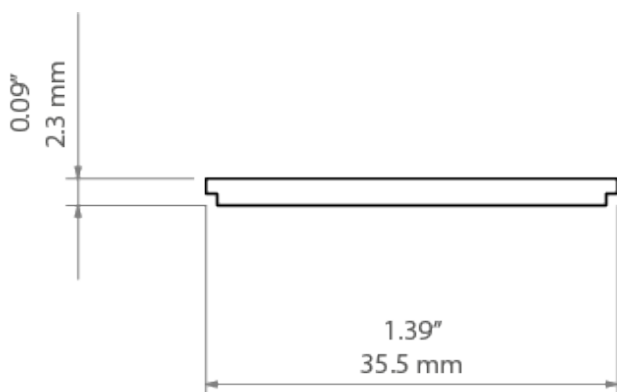

Fill empty fields

Product nr.

Fixture type

Company

Job name

Date

TECHNICAL SPECIFICATION

Material	PMMA
Available length	1500 mm
UV resistance	yes

TECHNICAL DRAWING

RELATED PROFILES

4050 Profile
Ref: 18050

4050-W Profile
Ref: 18051