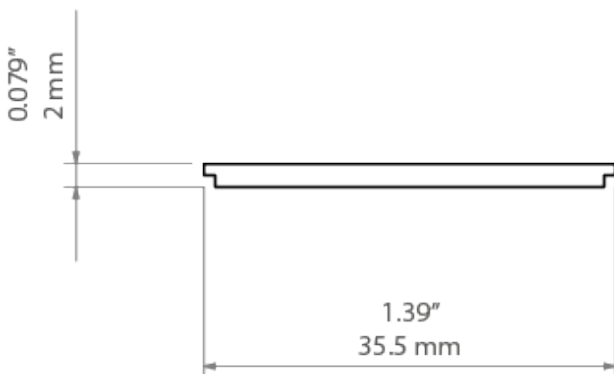

**PRODUCT DESCRIPTION**

Fill empty fields

Product nr.  
Fixture type  
Company  
Job name  
Date

**TECHNICAL SPECIFICATION**

Material	PC
Available length	1000 mm, 2000 mm, 3000 mm
UV resistance	yes

**TECHNICAL DRAWING**