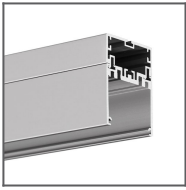

**PRODUCT DESCRIPTION**

Fill empty fields

Product nr.  
Fixture type  
Company  
Job name  
Date

**TECHNICAL SPECIFICATION**

Material	PC
Available length	1000 mm, 2000 mm, 3000 mm
UV resistance	yes

**TECHNICAL DRAWING**

**RELATED PROFILES**

4050 Profile  
Ref: 18050

4050-W Profile  
Ref: 18051