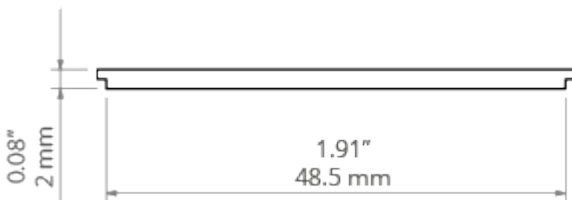

PRODUCT DESCRIPTION

Fill empty fields

Product nr.
Fixture type
Company
Job name
Date

**TECHNICAL SPECIFICATION**

Material	PC
Available length	1000 mm, 2000 mm, 3000 mm
UV resistance	yes

TECHNICAL DRAWING

RELATED PROFILES