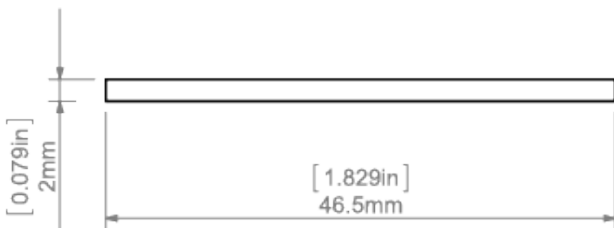

PRODUCT DESCRIPTION

- Cover dedicated to the OBIT, KIDES, DES, GLADES extrusions

Fill empty fields

Product nr.
Fixture type
Company
Job name
Date

TECHNICAL SPECIFICATION

Material	PC
Available length	1000 mm, 2000 mm, 3000 mm
UV resistance	no

TECHNICAL DRAWING