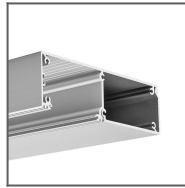

PRODUCT DESCRIPTION

- Cover dedicated to the OBIT, KIDES, DES, GLADES extrusions

Fill empty fields

Product nr.
Fixture type
Company
Job name
Date

**TECHNICAL SPECIFICATION**

Material	PC
Available length	1000 mm, 2000 mm, 3000 mm
UV resistance	no

TECHNICAL DRAWING

RELATED PROFILES

DES Profile
Ref: 18030

GLADES Profile
Ref: 18036

KIDES Profile
Ref: 18031

OBIT Profile
Ref: W4826