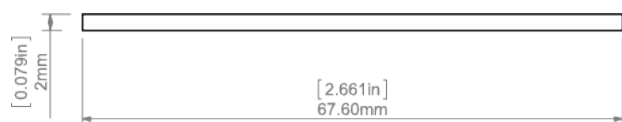

PRODUCT DESCRIPTION

- Wide, structured cover
- Dedicated to the SEPOD, SEKODU and SEKOMA extrusions
- Good light diffusion

Fill empty fields

Product nr.

Fixture type

Company

Job name

Date

**TECHNICAL SPECIFICATION**

Material	PMMA
Available length	1000 mm, 2000 mm, 3000 mm
UV resistance	yes

TECHNICAL DRAWING

RELATED PROFILES

SEPOD Profile
Ref: B6593

SEKOMA Profile
Ref: B6595

SEKODU Profile
Ref: B6597