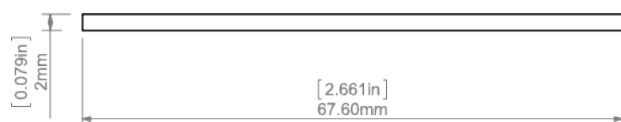

TECHNICAL DRAWING