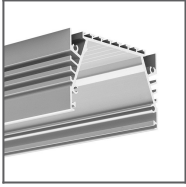

RELATED PROFILES

SEPOD Profile
Ref: B6593