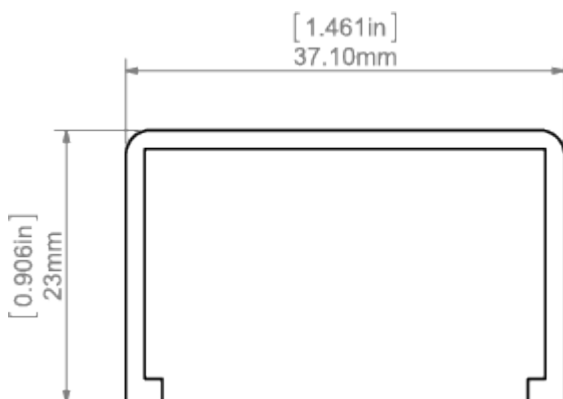

Fixture type

Company

Job name

Date

**TECHNICAL SPECIFICATION**

Material	PMMA
Available length	1000 mm, 2000 mm, 3000 mm
UV resistance	yes

**TECHNICAL DRAWING**

**RELATED PROFILES**