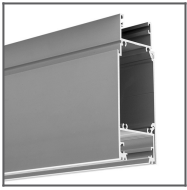

**PRODUCT DESCRIPTION**

- Cover with a square cross-section dedicated to the KIDES-DUO extrusion
- It limits the penetration of moisture inside the fixture
- Good light diffusion

Fill empty fields

Product nr.

Fixture type

Company

Job name

Date

**TECHNICAL SPECIFICATION**

Material	PMMA
Available length	1000 mm, 2000 mm, 3000 mm
UV resistance	yes

**TECHNICAL DRAWING**

**RELATED PROFILES**