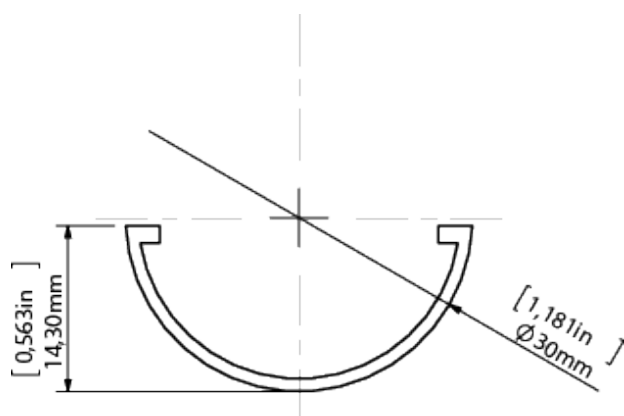

**PRODUCT DESCRIPTION**

Fill empty fields

Product nr.  
Fixture type  
Company  
Job name  
Date

**TECHNICAL SPECIFICATION**

Material	PC
Available length	1000 mm, 2000 mm, 3000 mm
UV resistance	increased

**TECHNICAL DRAWING**